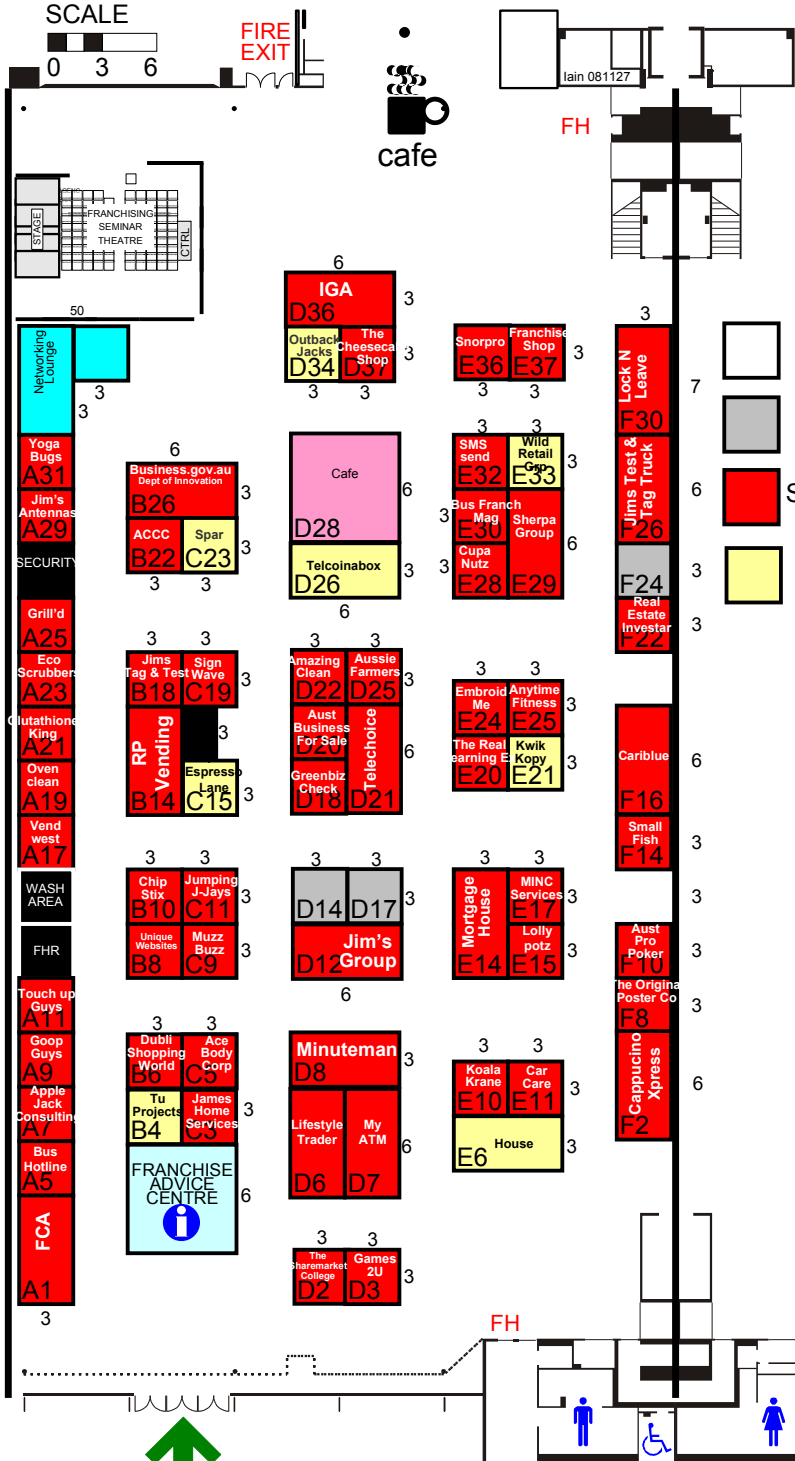

franchising expo & business opportunities

11-12th September 2010

BRISBANE CONVENTION & EXHIBITION CENTRE

Hall 4

SCALE

FIRE EXIT

cafe

FH

- Available stands
- Reserved
- Shell Scheme Sold
- Space Only Sold

.....
CLEARANCE UNDER
MEZZANINE IS 2.73m

Entry / Exit

diversified
EXHIBITIONS AUSTRALIA

Diversified Exhibitions Australia
424 St Kilda Road Melbourne
Victoria Australia 3004